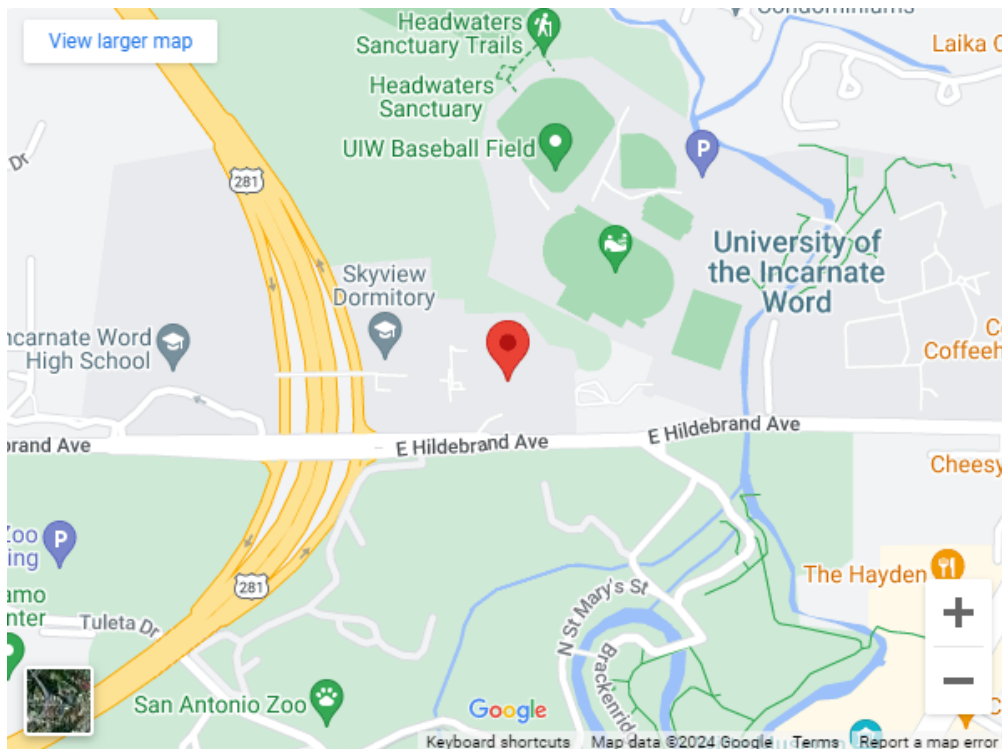

Directions and Parking

The Rosenberg Skyroom is on the 5th floor of the [McCombs Center](#) on the University of Incarnate Word Campus, San Antonio, Texas.

847 E. Hildebrand
San Antonio, Texas

[Google Map](#)

[Apple Map](#)